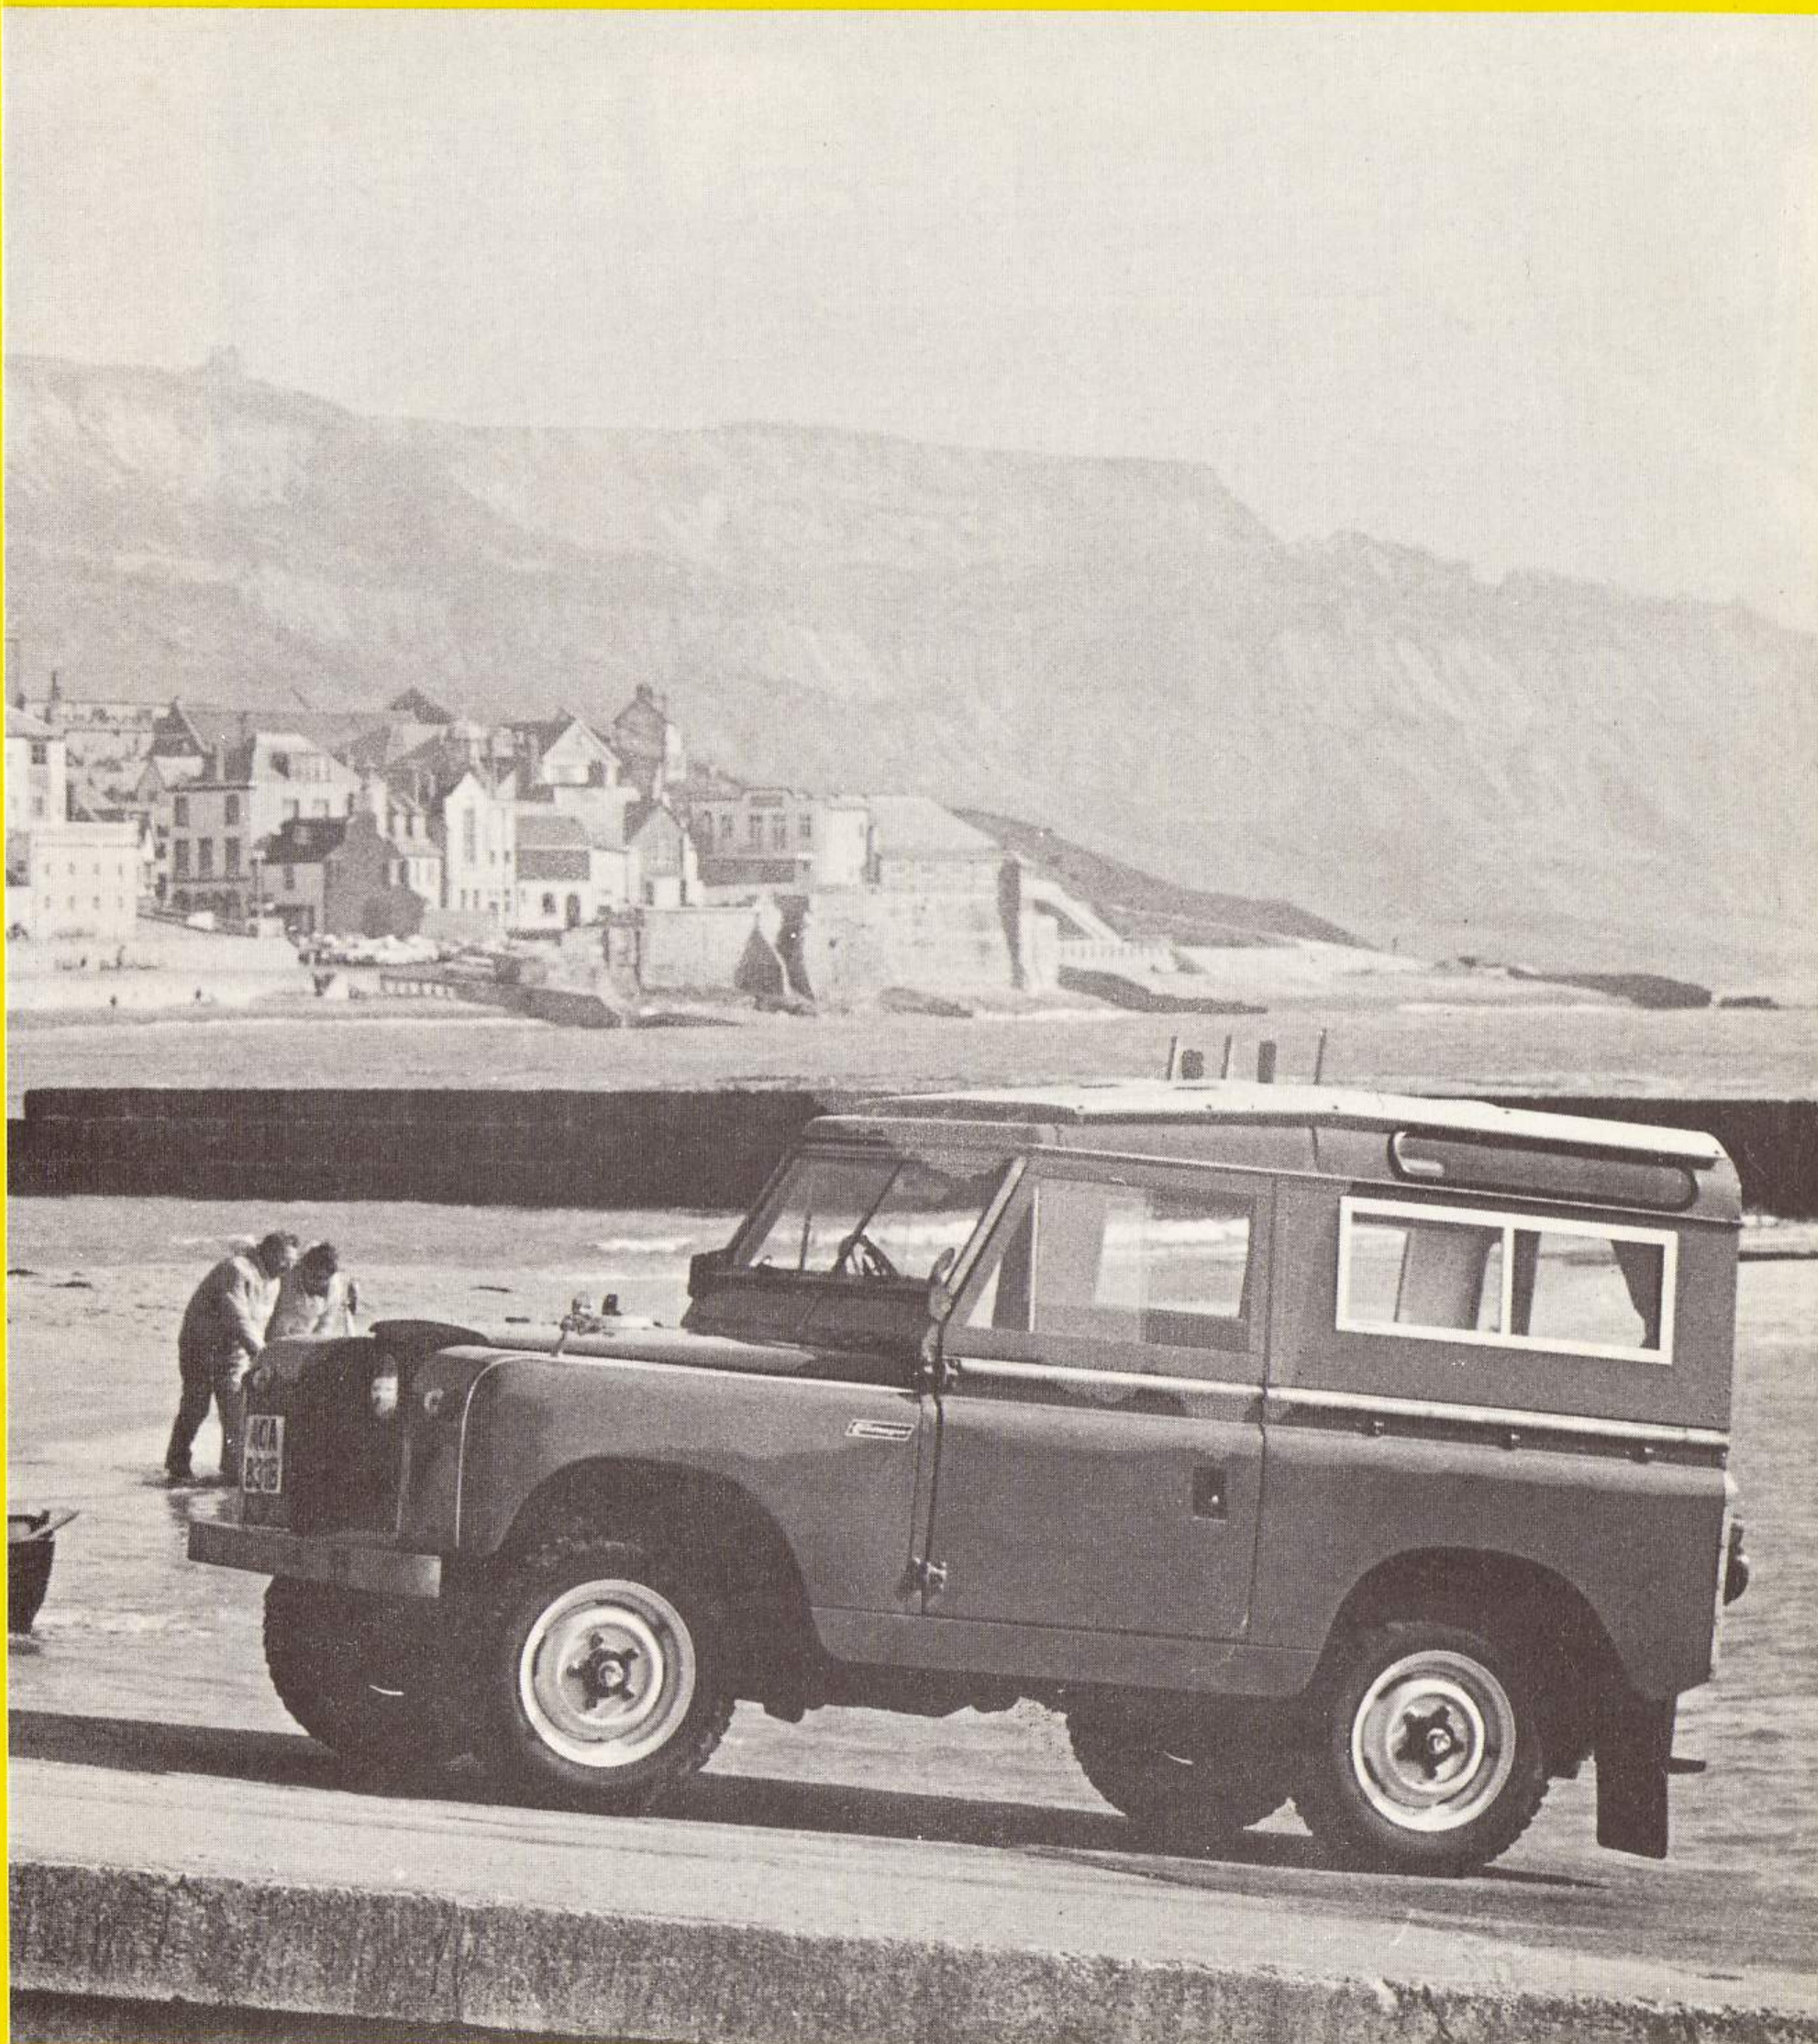

SEARLE
MINI-CARAWAGON