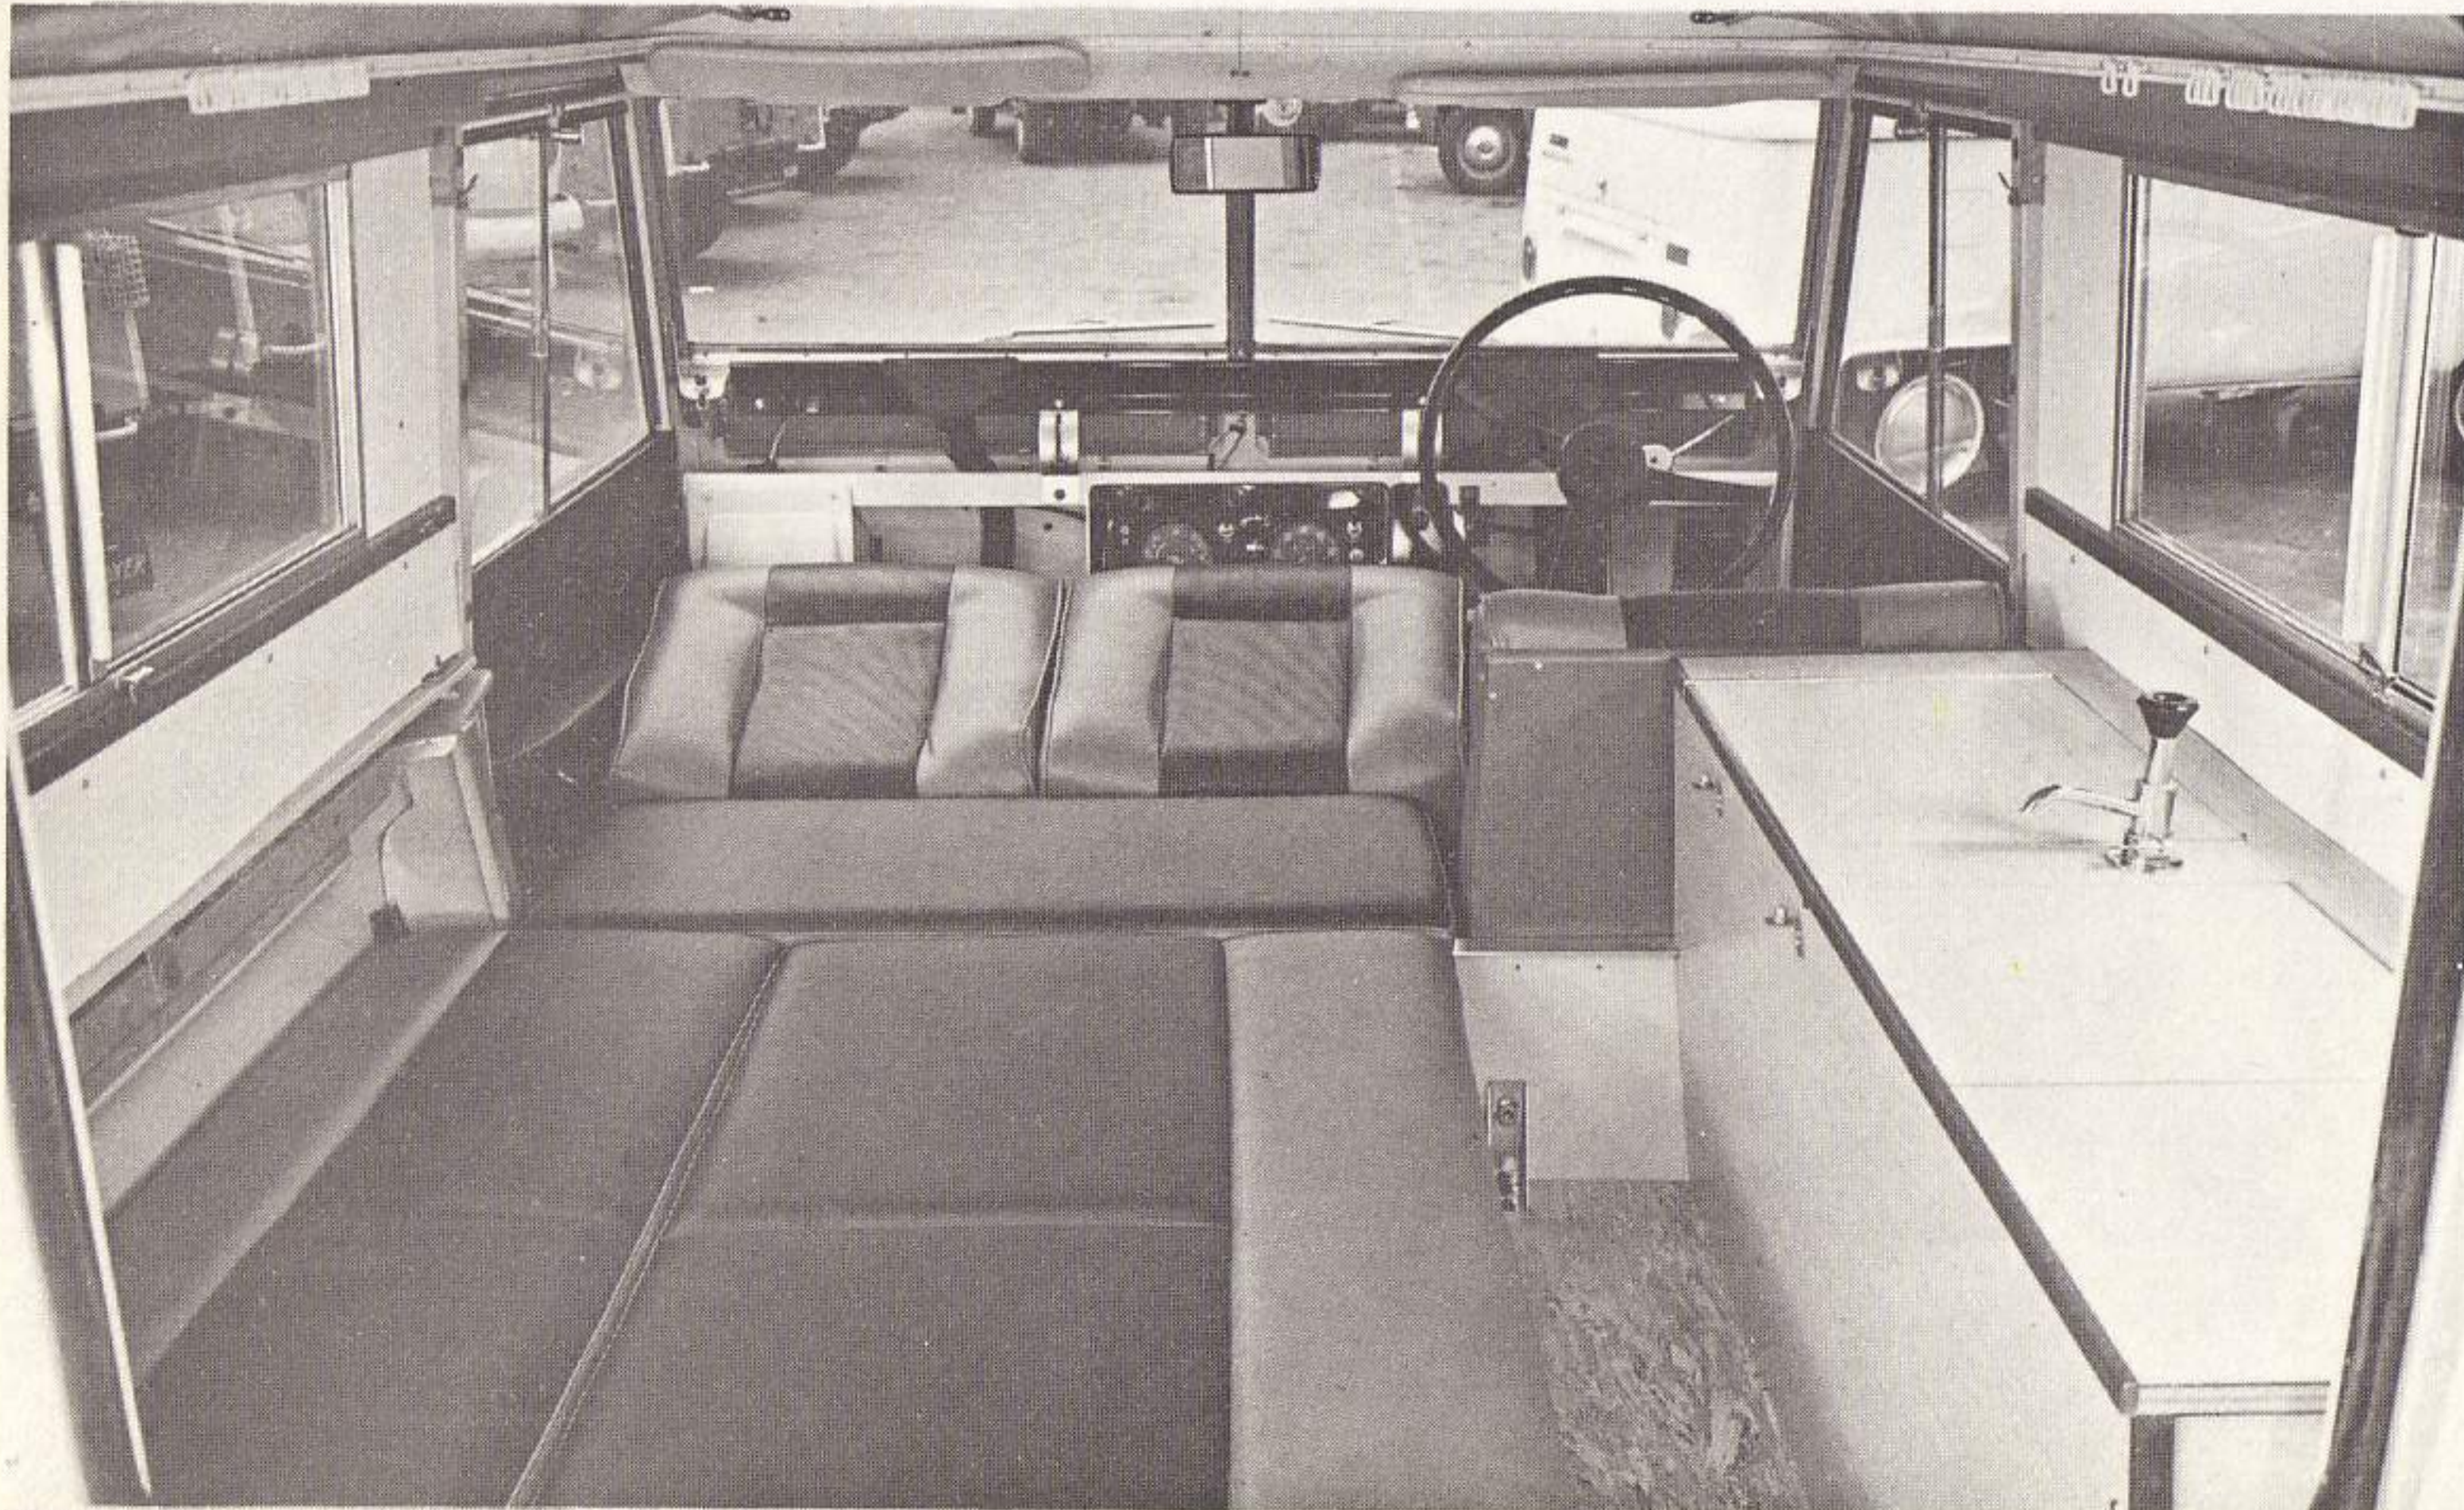

CUSHIONS ARRANGED FOR SLEEPING TWO