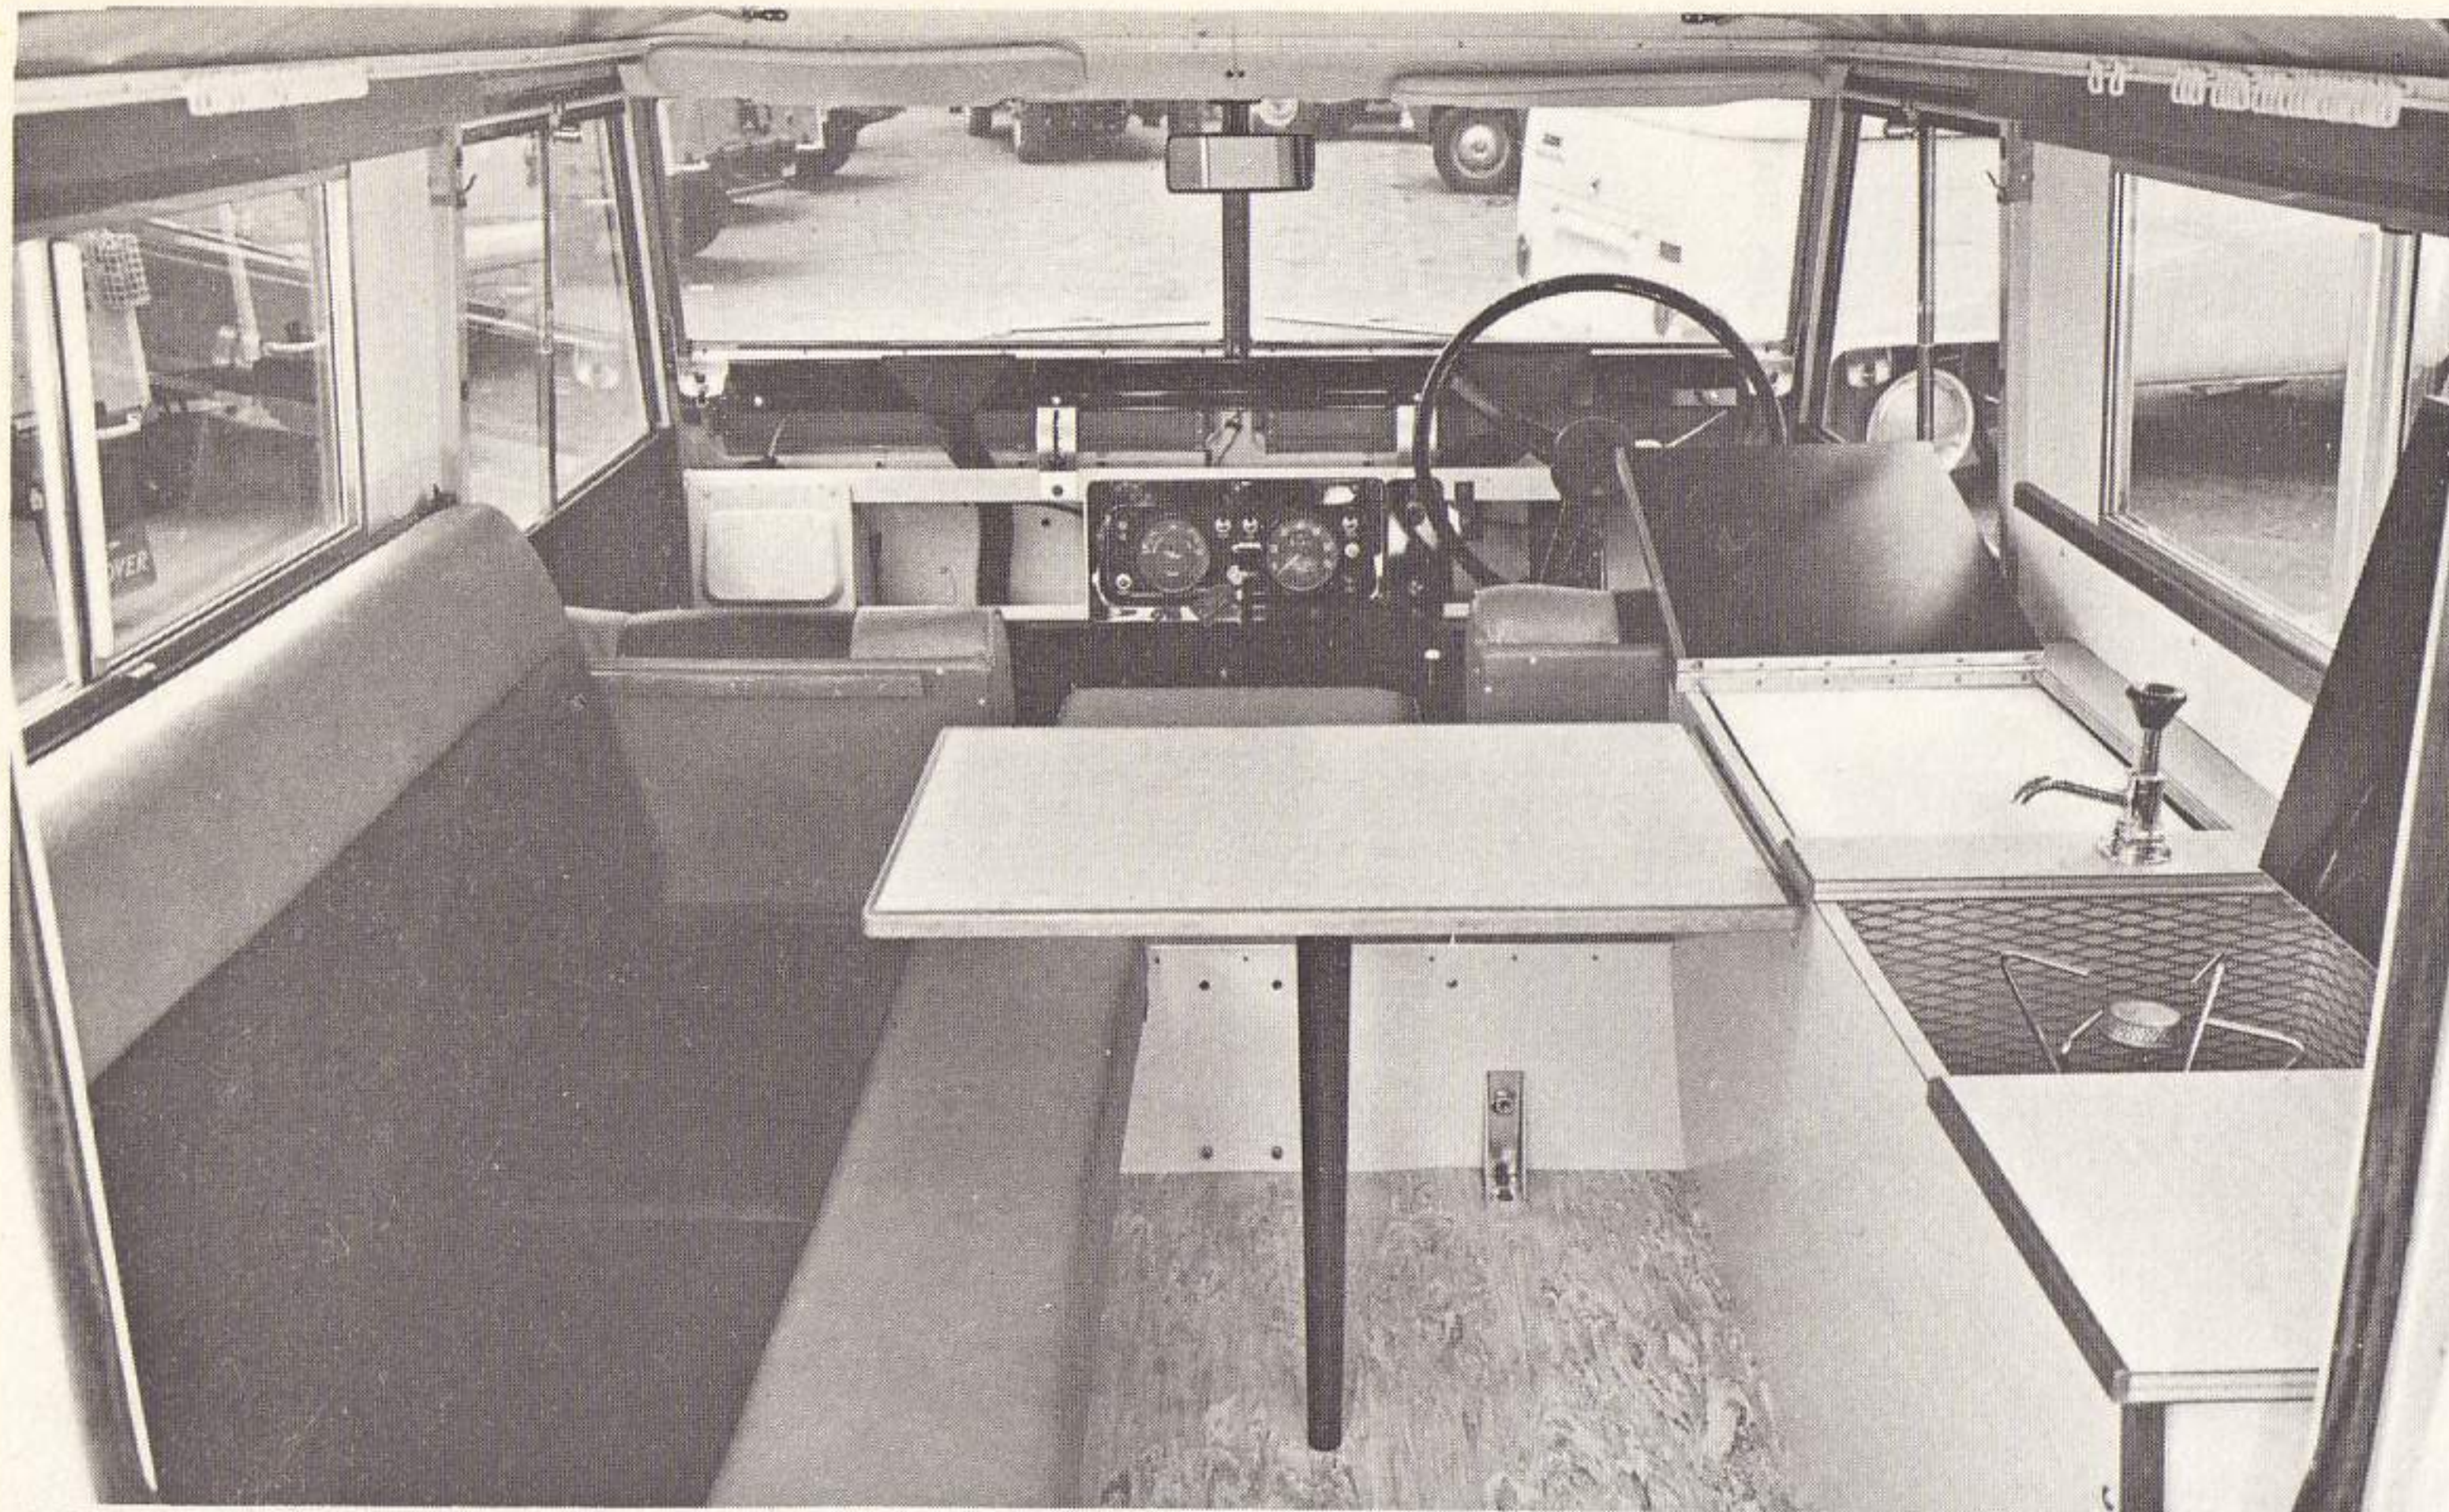

## MINI-CARAWAGON

*THE MINI-CARAWAGON is the go-anywhere vehicle with saloon car convenience plus full day and overnight facilities for two, in addition to the towing and carrying capacity well known of the Land-Rover.*

THE SMALLER BROTHER OF THE CARAWAGON, PROVIDES:—Luxury seating for four when travelling . Sleeping accommodation for two on full length divan . Dining or writing facilities at the foldaway table . Wash bowl with external drain fed by faucet pump . 2-4 gallon water containers, bumper mounted when travelling . Butane stove fed from integral 8 lb cylinder . Top opening storage for provisions . Roof length pockets for day to day paraphernalia . Curtained wardrobe enclosure providing 36" hanging height . Centre storage compartment for bedding with padded armrest top.

THE DESIGN AND QUALITY OF THE MINI-CARAWAGON IS TO THE HIGHEST STANDARDS. Cabinet work is constructed from double formica laminate with solid mahogany edging; pseudo leather upholstery is on aircraft quality foam cushioning and flooring is of foam backed P.V.C. Anodized aluminium sliding side windows giving panoramic visibility have mahogany and vinyl interior trim.

*The Mini-Carawagon size makes it the ideal town car for present day traffic conditions; the high seating position gives superb visibility and the massive bumpers and separate box section chassis give a high margin of safety.*